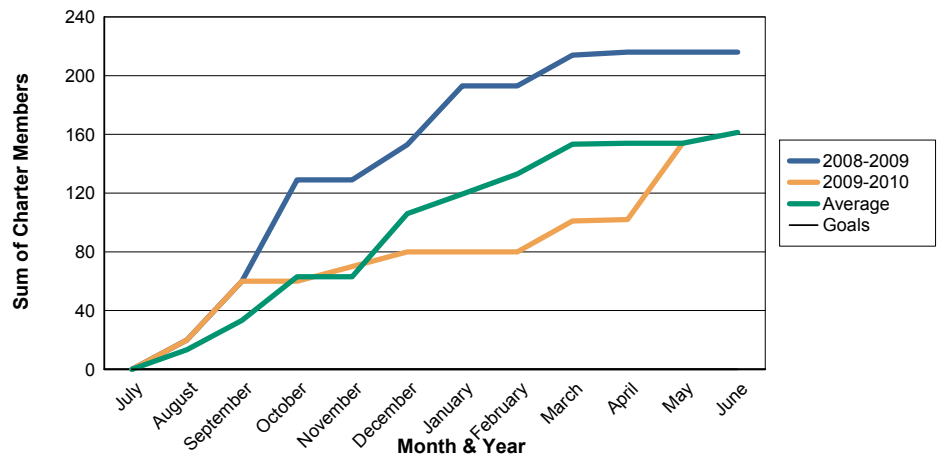

Sum of Charter Members/ Month & Year

For District 323 C