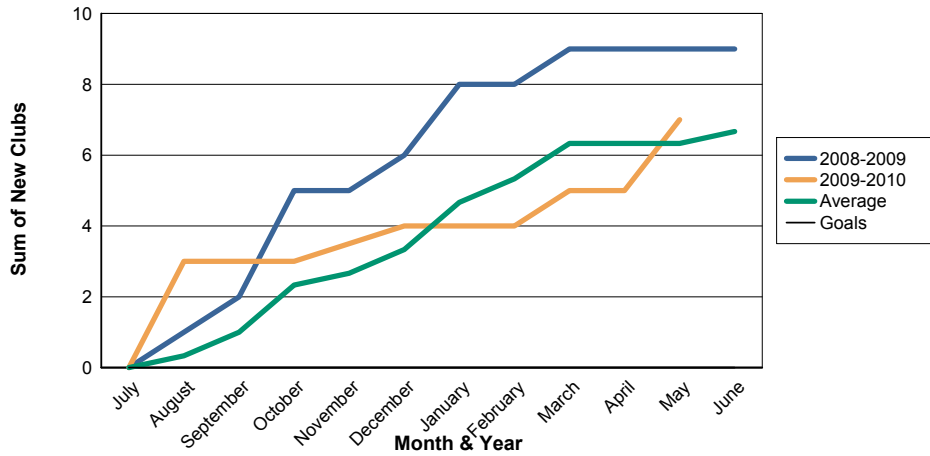

3 Year Comparisons for GMT Constitutional Area 6

By GMT District

As of May 2010

Sum of New Clubs/ Month & Year

For District 323 C

Sum of Dropped Clubs/ Month & Year

For District 323 C

Sum of Net Clubs/ Month & Year