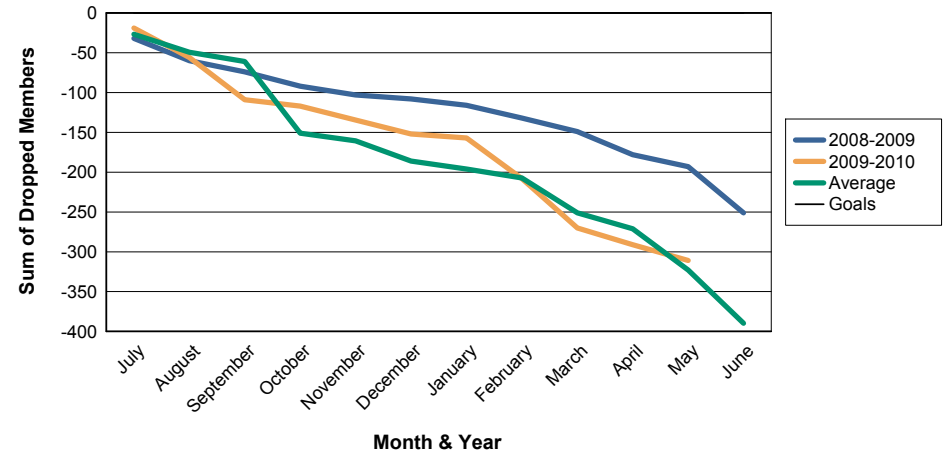

Sum of Dropped Members/ Month & Year

For District 323 C