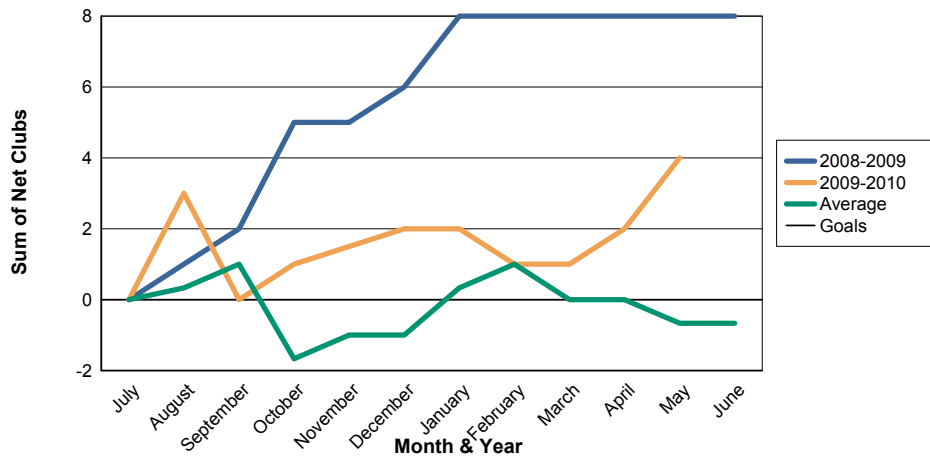

Sum of Net Clubs/ Month & Year

For District 323 C