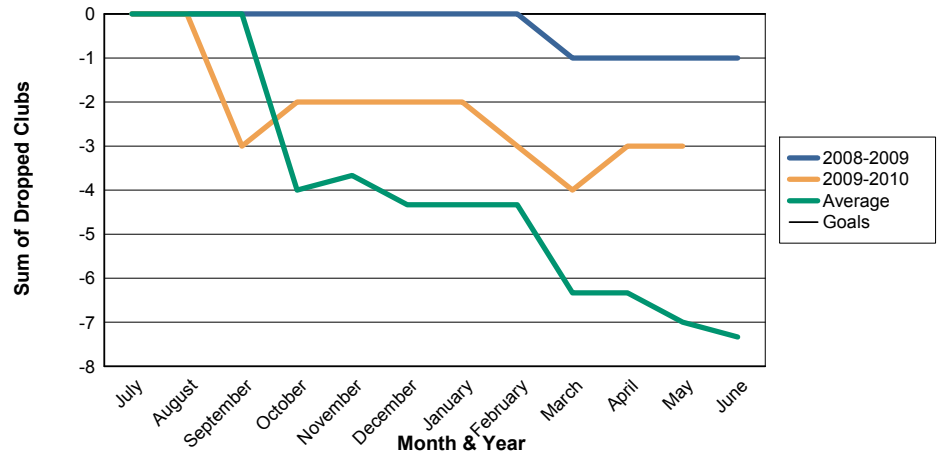

3 Year Comparisons for GMT Constitutional Area 6

By GMT District

As of May 2010

Sum of New Clubs/ Month & Year

For District 323 C

Sum of Dropped Clubs/ Month & Year

For District 323 C

Sum of Net Clubs/ Month & Year