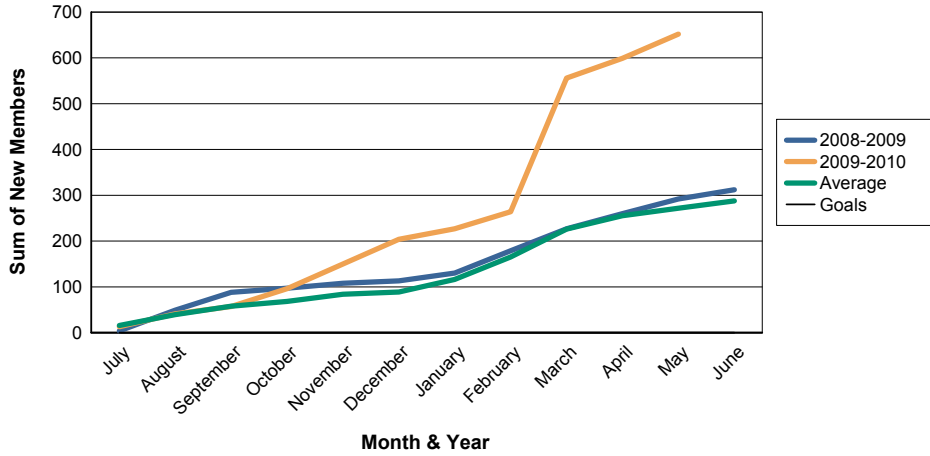

For District 323 C

Sum of Charter Members/ Month & Year

For District 323 C

3 Year Comparisons for GMT Constitutional Area 6

By GMT District

As of May 2010

Sum of New Members/ Month & Year

For District 323 C